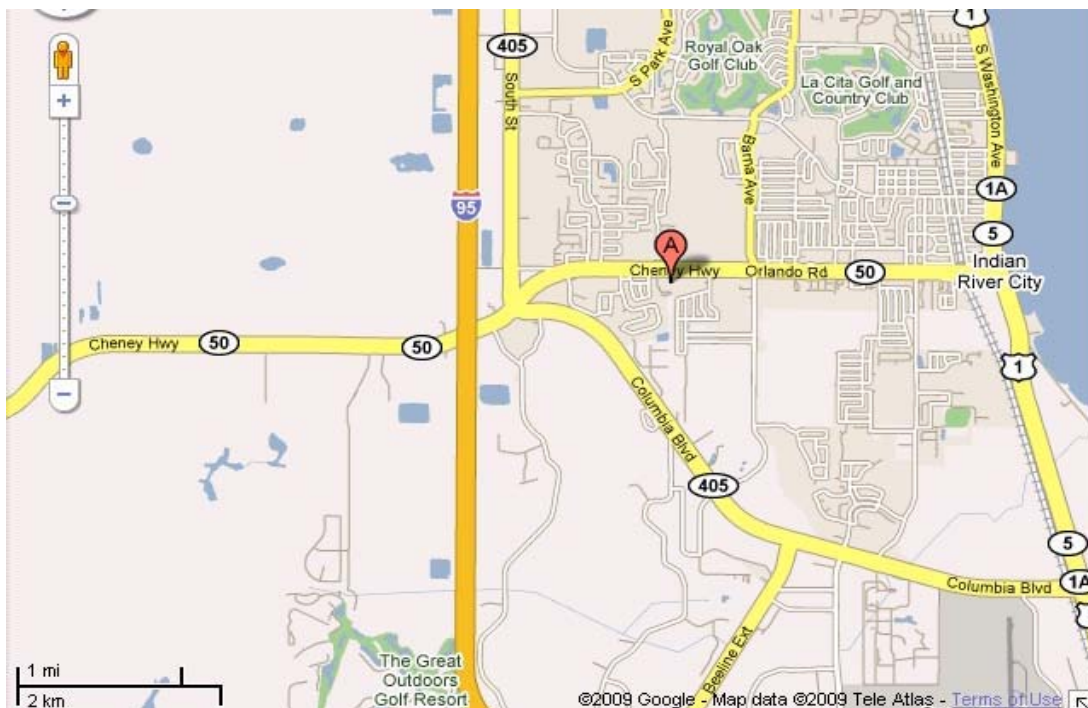

Directions to our Store

From I-95 take exit 215 in Titusville. Coming from the North turn left onto Cheney Hwy., Coming from the South turn right onto Cheney Hwy. You will see a stop light in front of Wal-Mart, continue through the light and go past Wal-Mart on your right. We are located 1 mile past this light on the right side of the road at 2459 Cheney Hwy. Suite 104, watch for the sign that reads "Hammock Retail Center". If you reach CVS you have gone too far.

From Orlando, travel 30 min east on Hwy 50/Colonial Drive becomes Cheney Hwy. in Titusville. You will see a stop light in front of Wal-Mart, continue through the light and go past Wal-Mart on your right. We are located 1 mile past this light on the right side of the road at 2459 Cheney Hwy. Suite 104, watch for the sign that reads "Hammock Retail Center". If you reach CVS you have gone too far.

The (A) pin denotes our location